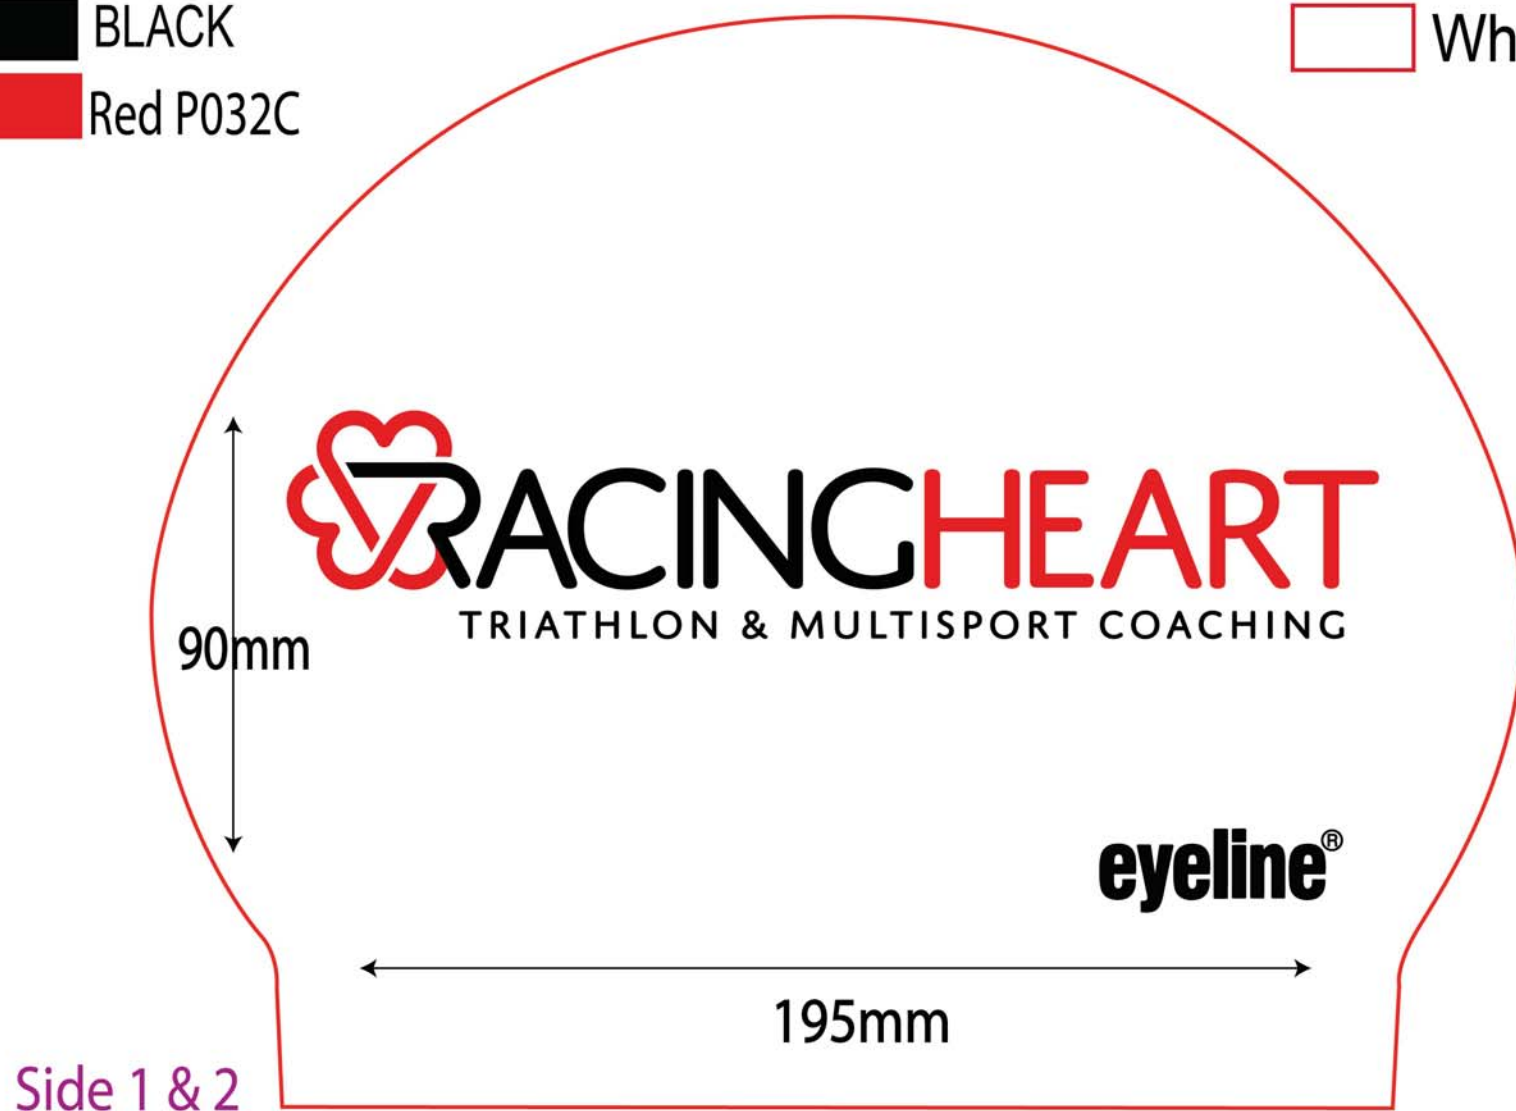

INK COLOUR

Date Prepared: 11-03-2016

CAP COLOUR

 BLACK

 Red P032C

 White

PLEASE NOTE:

CAP and INK colors may differ visually from one computer to the next depending on setting, and colour may not look exact to what will be printed